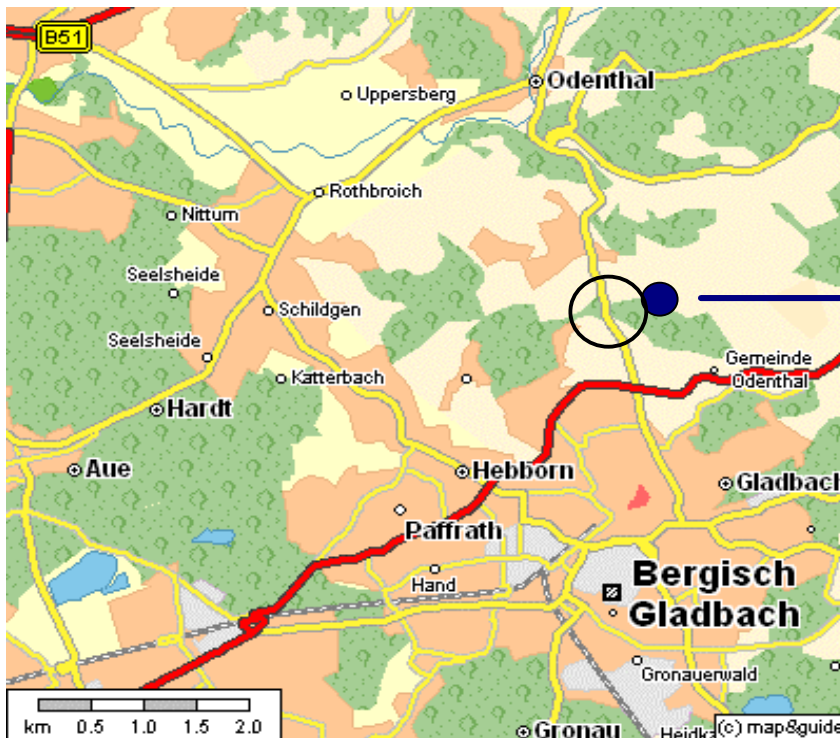

- - - - >

Gute Fahrt - Have a good trip

How to find us

navigation system users:
town: Bergisch Gladbach
street: Unterboschbach
B 506 / Richtung Wipperfürth

real car drivers:

A4 -> Köln

Exit Bensberg-Moitzfeld

at the light - turn left (B55)
-> Bergisch Gladbach-Bensberg

after 3 km at the 5th light - turn right
-> Bergisch Gladbach Zentrum

in Bergisch Gladbach Zentrum, follow
-> Altenberg / Wipperfürth
(Odenthaler Straße)

Haus Hebborn

-> Altenberg/Odenthal

behind bus stop
turn right (Unterboschbach)
behind 50 meters,
take the private way to the right

estimated time from motorway exit:
15 minutes

Welcome in Haus Hebborn