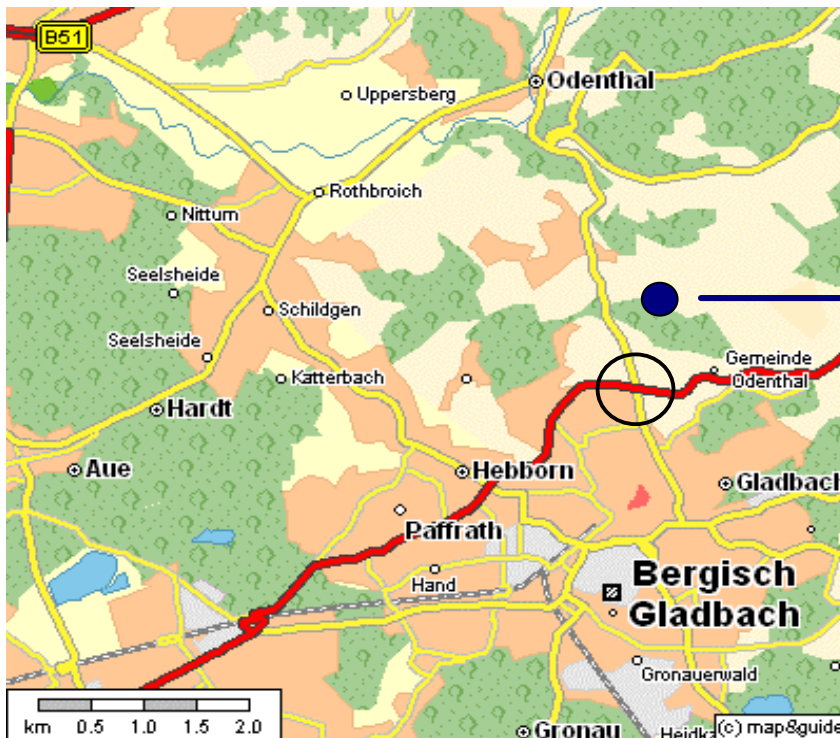

- - - - >

Gute Fahrt - Have a good trip

How to find us

navigation system users:

town: Bergisch Gladbach
street: Unterboschbach
B 506 / Richtung Wipperfürth

real car drivers:

A3 -> Köln
A3 Frankfurt Köln Oberhausen

Exit Köln-Dellbrück
1st exit behind 'Köln-Ost'
-> Bergisch Gladbach

follow the street approx. 5 km
300m behind McDonald, follow
B506
-> Wipperfürth

follow the street approx. 6 km

Haus Hebborn

1st light for left turners
-> Altenberg/Odenthal

behind bus stop
turn right (Unterboschbach)
behind 50 meters,
take the private way to the right

estimated time from motorway exit:
15 minutes

Welcome in Haus Hebborn