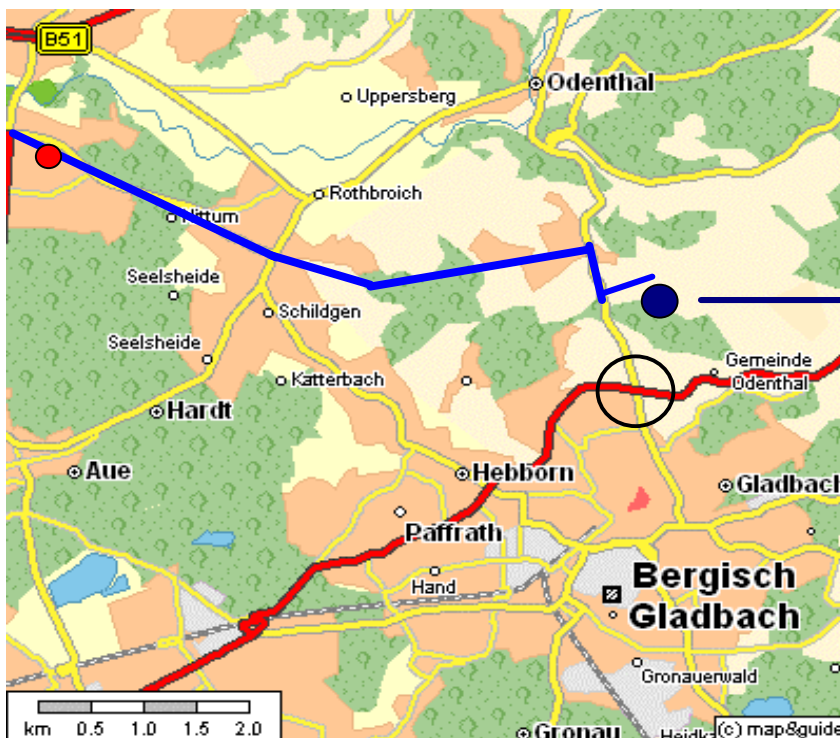

### navigation system users:

town: Bergisch Gladbach  
street: Unterboschbach

### real car drivers:

mazda Lev.-Hitdorf  
A59 -> AK Leverkusen  
A1 -> Frankfurt  
A3 / Exit Leverkusen  
LEFT -> Bergisch Gladbach

ALWAYS  
STRAIGHT FORWARD

follow the street approx. 9 km  
always straight ahead - the  
shortest way will pass a  
living area in Schildgen followed  
by a dark forest since you reach  
Bergisch Gladbach Voiswinkel

### Haus Hebborn

turn to the right  
second to the left (Unterboschbach)

behind 50 meters,  
take the private way to the right

estimated time from motorway exit:  
15 minutes

Welcome in Haus Hebborn