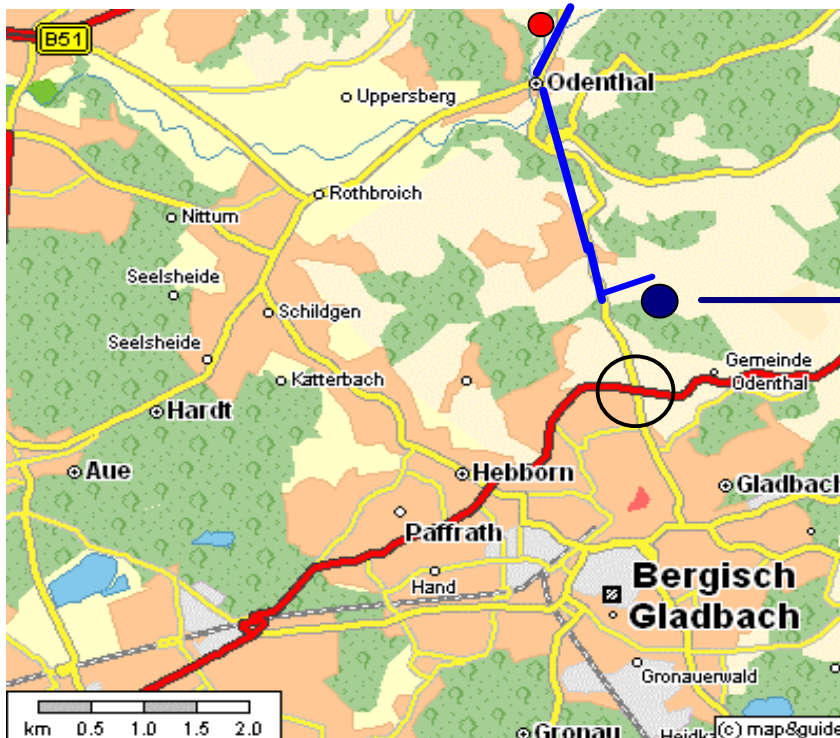

--- >

Gute Fahrt - Have a good trip

How to find us

navigation system users:

town: Bergisch Gladbach
street: Unterboschbach

real car drivers:

A1 -> Köln

Exit Burscheid

-> Bergisch Gladbach

● Be careful: Speed Control Camera in Odenthal

Haus Hebborn

behind Voiswinkel
first to the left (Unterboschbach)

behind 50 meters,
take the private way to the right

estimated time from motorway exit:
15 minutes